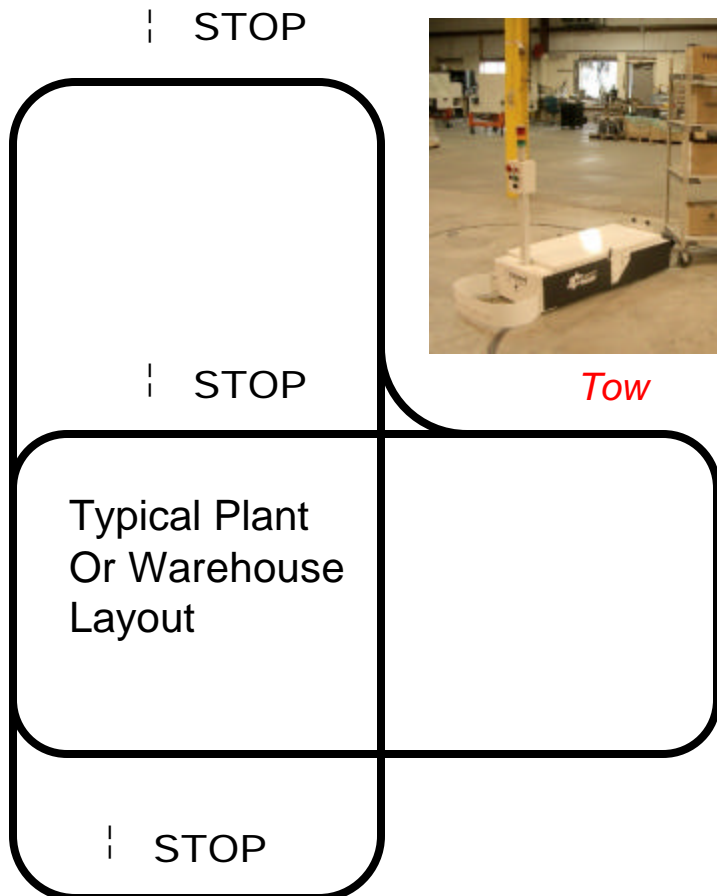

SavantCart

Simple Path Starter System

- Reduce manpower
- Transport boxes, totes, pallets, etc.
- Organize flows
- Start simple
- Add vehicles, stations, path
- Add functionality

\$57,750 installed

You get:.....

- 1 SavantCart Model 100 HD (tow or carrier style)
- 500 feet magnet floor tape
 - 1 Battery set
 - 1 Battery charge
 - 4 Stops
 - 2 Path branches
 - Savant installation
 - Savant training
 - 1 year warranty
 - 24/7 service hotline

Tow

Carry

Features:

- Flexible magnet floor tape guidance
- Travel speed – 120 feet/min
- Tow capacity – 2,000 lbs.
- Carry capacity – 1,700 lbs
- Many options
 - Auto charge
 - Roller decks
 - Towed carts
 - Remote call